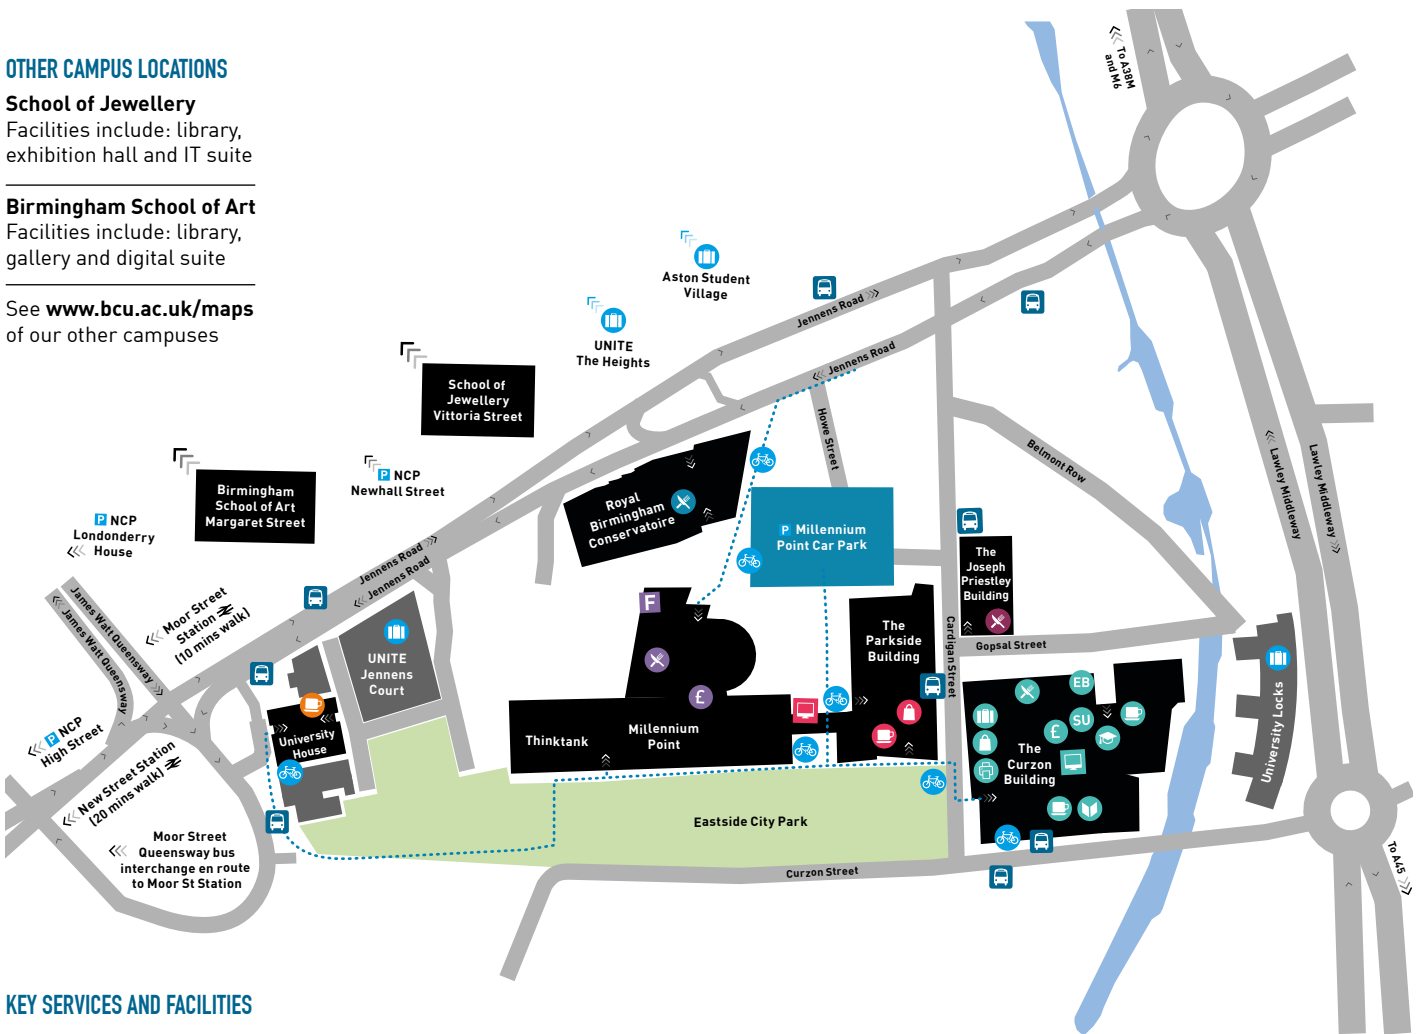

CITY CENTRE CAMPUS MAP

OTHER CAMPUS LOCATIONS

School of Jewellery

Facilities include: library, exhibition hall and IT suite

Birmingham School of Art

Facilities include: library, gallery and digital suite

See www.bcu.ac.uk/maps of our other campuses

KEY SERVICES AND FACILITIES

The Curzon Building

Faculty of Business, Law and Social Sciences
NTI Birmingham

- £ Cash machine, ground floor
- 🏪 Campus shop, ground floor
- 🍴 Restaurant, ground floor
- 🏠 Accommodation Services, level 1
- 🖨️ Curzon Print Centre, ground floor
- 📖 Curzon Library, ground floor and level 1
- ☕ Coffee pods, ground floor and level 3
- 👥 Students' Union, level 1
- 💻 IT Help, level 1
- 🎓 Centre for Academic Success, level 3
- 🦅 Eagle and Ball, Students' Union

Millennium Point

Royal Birmingham Conservatoire - Acting
Faculty of Computing, Engineering and the
Built Environment

School of English

- £ Cash machine, ground floor
- 🍴 Restaurant, level 3
- 🏠 Faith room, level 3

General

- 🏠 Student accommodation
- 🅑 Car parks
- 🚲 Cycle racks
- 🚏 Bus stops
- ⋯ Main pathways